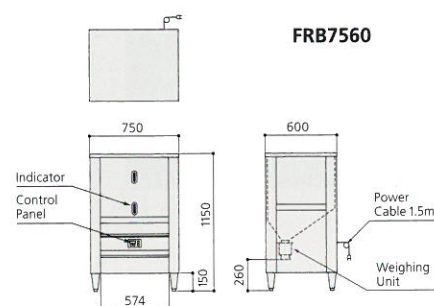

Rice Storage

Automatically measures out and dispenses the required amount of rice.

An electrically powered storage for rice that automatically dispenses the set amount of rice. The check window (indicator) on the front shows at a glance the amount of rice remaining. Six models are available according to capacity.

FRB7560

| Model | FRB0560 | FRB0660 | FRB7560 | FRB0960 | FRB1275 | FRB0960T |
|--------------------|--|--|--|--|--|--|
| Overall dimensions | 500(W)×600(D)×1150(H)mm | 600(W)×600(D)×1150(H)mm | 750(W)×600(D)×1150(H)mm | 900(W)×600(D)×1150(H)mm | 1200(W)×750(D)×1150(H)mm | 900(W)×600(D)×800(H)mm |
| Capacity | 120kg | 140kg | 180kg | 210kg | 310kg | 80kg |
| Power supply | 1P100V | 1P100V | 1P100V | 1P100V | 1P100V | 1P100V |
| Power consumption | 0.030kW | 0.030kW | 0.030kW | 0.030kW | 0.030kW | 0.030kW |
| Case material | Stainless steel plate | Stainless steel plate | Stainless steel plate | Stainless steel plate | Stainless steel plate | Stainless steel plate |
| Adjustable legs | Stainless steel plate ±15mm adjustable | Stainless steel plate ±15mm adjustable | Stainless steel plate ±15mm adjustable | Stainless steel plate ±15mm adjustable | Stainless steel plate ±15mm adjustable | Stainless steel plate ±15mm adjustable |
| Weight | 75kg | 78kg | 85kg | 90kg | 110kg | 82kg |

FRW15W

FRW22W

| Model | FRW15W | FRW22W |
|----------------------|--|--|
| Overall dimensions | ∅460(D)×800(H)mm | ∅570(D)×800(H)mm |
| Capacity | 15kg | 22kg |
| Case material | Stainless steel plate | Stainless steel plate |
| Adjustable legs | Stainless steel plate ±15mm adjustable | Stainless steel plate ±15mm adjustable |
| Weight | 13kg | 15kg |
| Adjustable hydraulic | Above 0.1MPa | Above 0.1MPa |