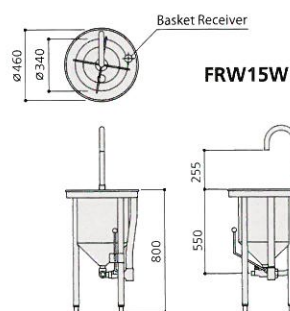

FRB7560

| Model | FRB0560 | FRB0660 | FRB7560 | FRB0960 | FRB1275 | FRB0960T |
|--------------------|--|--|--|--|--|--|
| Overall dimensions | 500(W)×600(D)×1150(H)mm | 600(W)×600(D)×1150(H)mm | 750(W)×600(D)×1150(H)mm | 900(W)×600(D)×1150(H)mm | 1200(W)×750(D)×1150(H)mm | 900(W)×600(D)×800(H)mm |
| Capacity | 120kg | 140kg | 180kg | 210kg | 310kg | 80kg |
| Power supply | 1P100V | 1P100V | 1P100V | 1P100V | 1P100V | 1P100V |
| Power consumption | 0.030kW | 0.030kW | 0.030kW | 0.030kW | 0.030kW | 0.030kW |
| Case material | Stainless steel plate | Stainless steel plate | Stainless steel plate | Stainless steel plate | Stainless steel plate | Stainless steel plate |
| Adjustable legs | Stainless steel plate ±15mm adjustable | Stainless steel plate ±15mm adjustable | Stainless steel plate ±15mm adjustable | Stainless steel plate ±15mm adjustable | Stainless steel plate ±15mm adjustable | Stainless steel plate ±15mm adjustable |
| Weight | 75kg | 78kg | 85kg | 90kg | 110kg | 82kg |

FRW15W

FRW22W

| Model | FRW15W | FRW22W |
|----------------------|--|--|
| Overall dimensions | ∅460(D)×800(H)mm | ∅570(D)×800(H)mm |
| Capacity | 15kg | 22kg |
| Case material | Stainless steel plate | Stainless steel plate |
| Adjustable legs | Stainless steel plate ±15mm adjustable | Stainless steel plate ±15mm adjustable |
| Weight | 13kg | 15kg |
| Adjustable hydraulic | Above 0.1MPa | Above 0.1MPa |